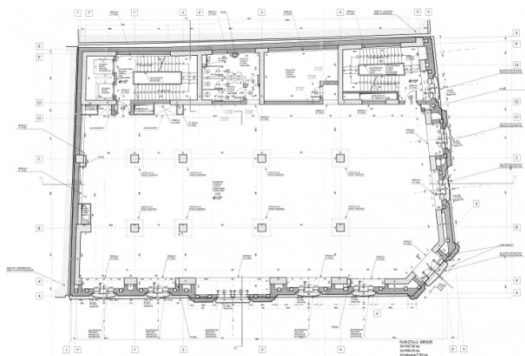

Office to let

Elmec (Ion Campineanu)

Bucharest, Sector 1, 2 Ion Câmpineanu

Building information

Building status	Existing
Year of reconstruction	2016
Parking ratio	To be agreed
Total building area	4 500 sq m

Commercial terms

Office space*	after login *
Service charge*	after login *
Minimum lease term	after login *
Availability	after login *

* Asking terms for m²/month

Location

Available space

Building completely leased

Typical floor plan

Public transport

Metro: M1

Bus: 122,137,138,268,381

Contact

+40 21 302 3400

More information